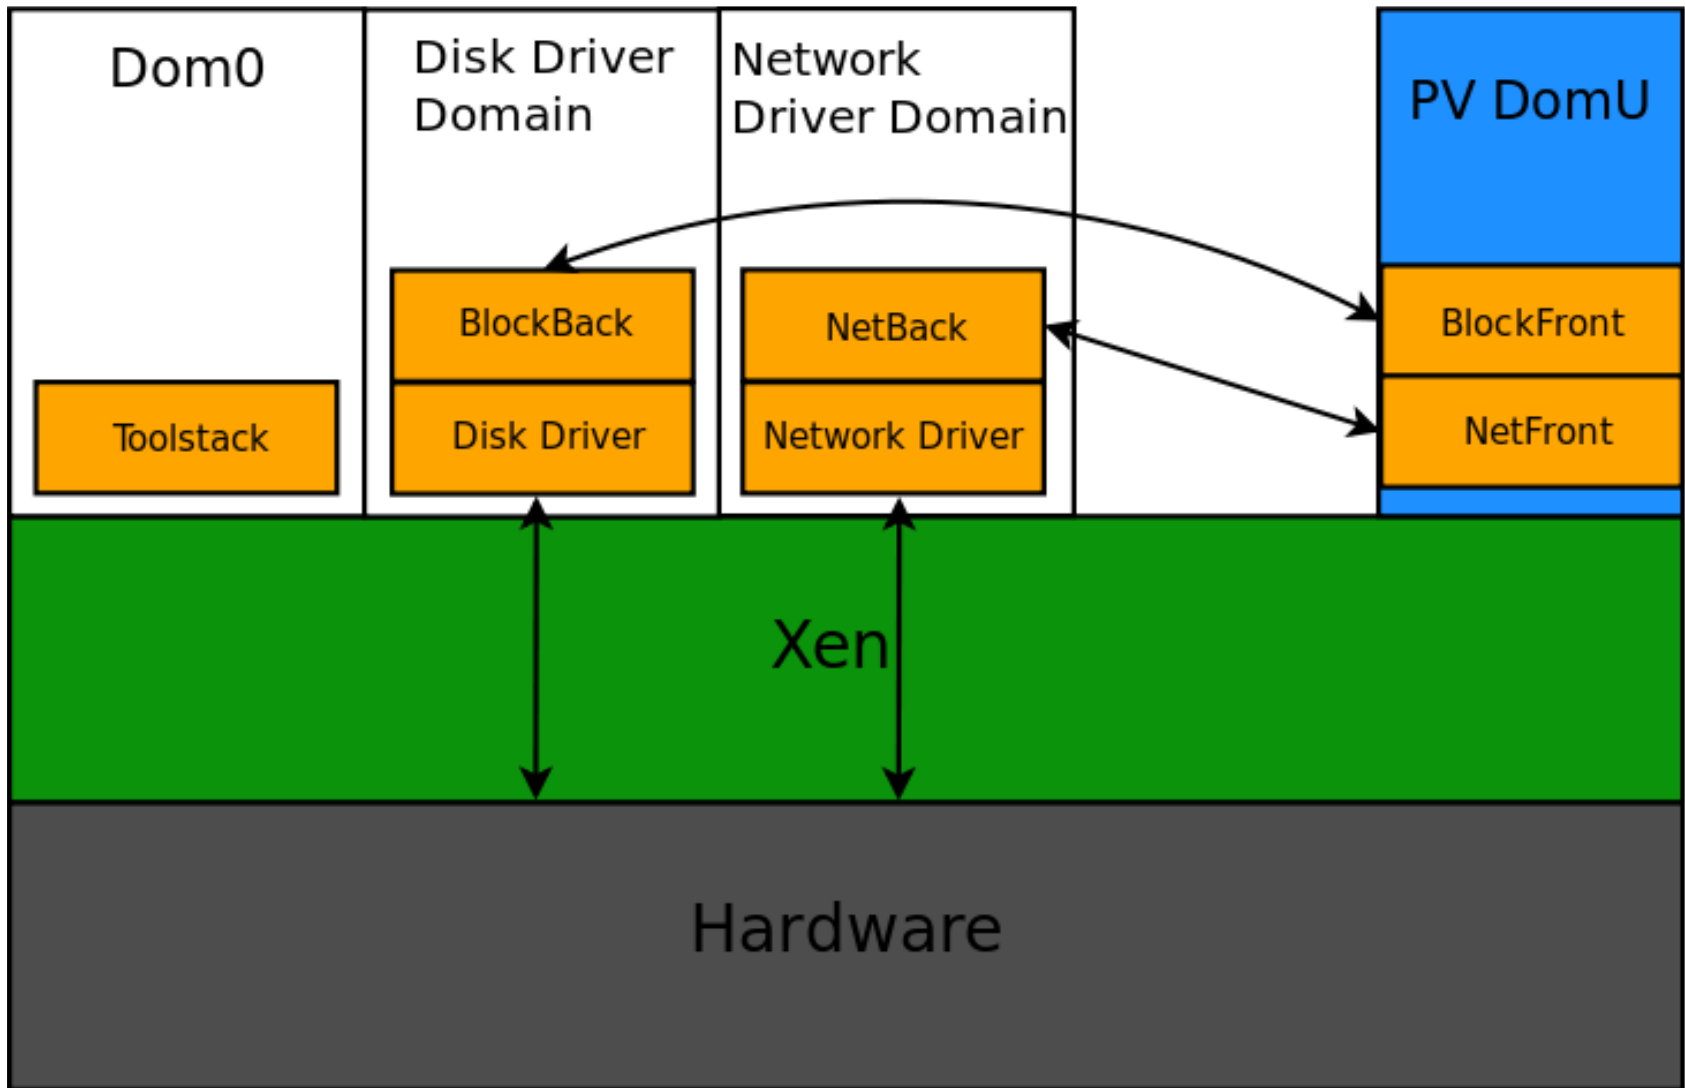

QEMU disaggregation

Stefano Stabellini & Julien Grall

Open Issues

- Some devices are always present
 - PCI Host bridge, PIIX3, ...
- Multifunctions devices
 - PIIX3
- Internal dependencies
 - vga, keyboard (usb) and vnc/sdl