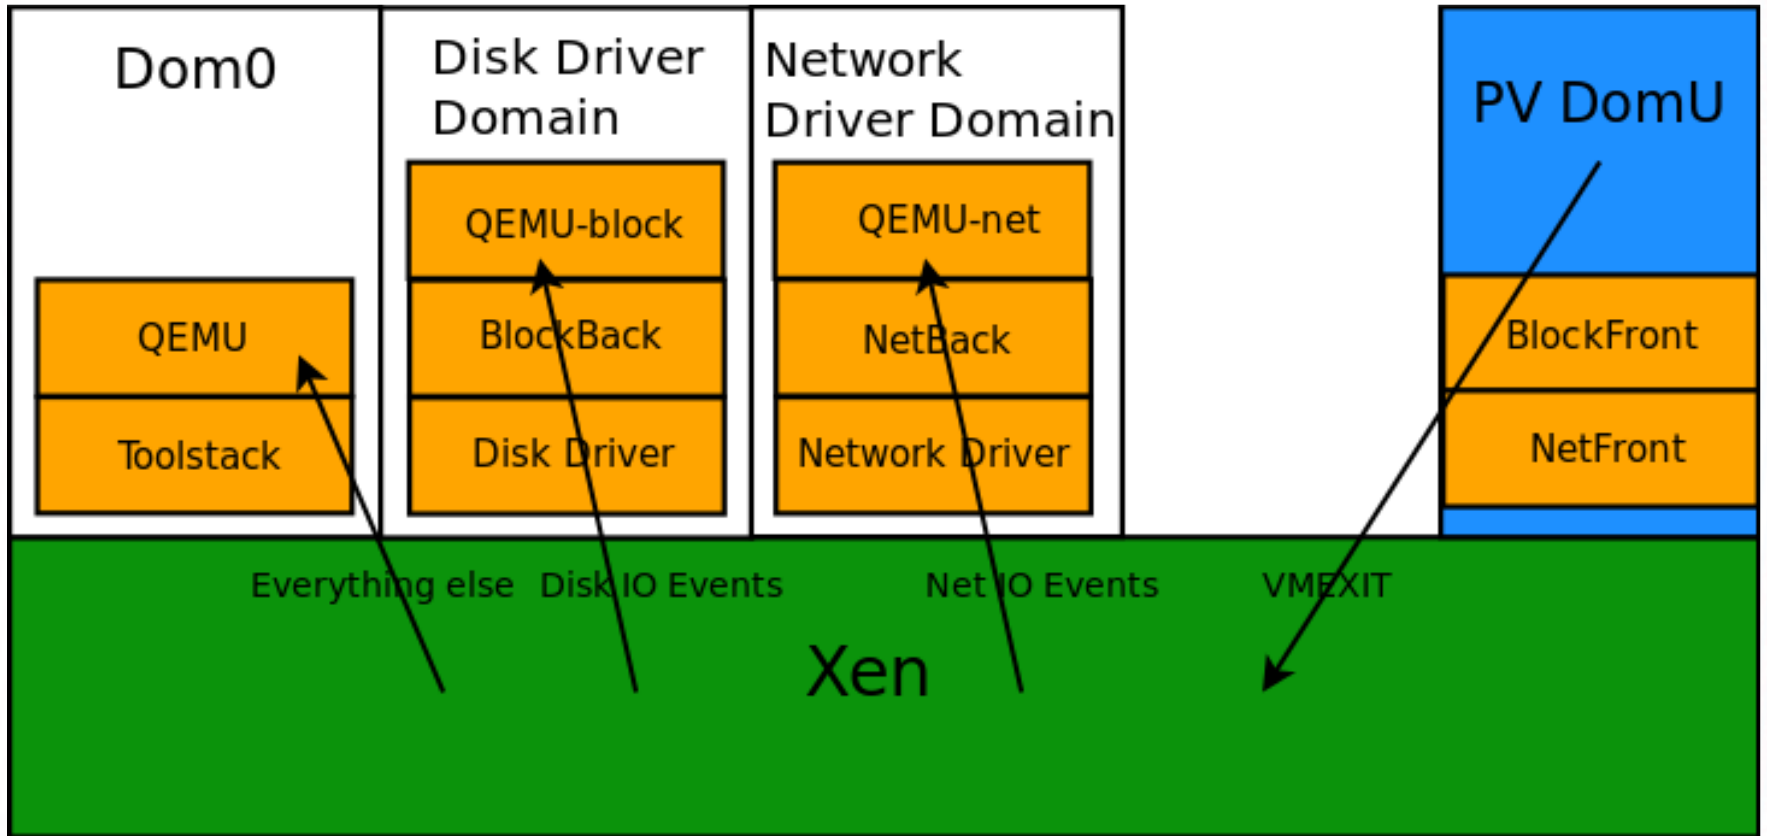

QEMU disaggregation

Stefano Stabellini & Julien Grall

Open Issues

- Some devices are always present
 - PCI Host bridge, PIIX3, ...
- Multifunctions devices
 - PIIX3
- Internal dependencies
 - vga, keyboard (usb) and vnc/sdl