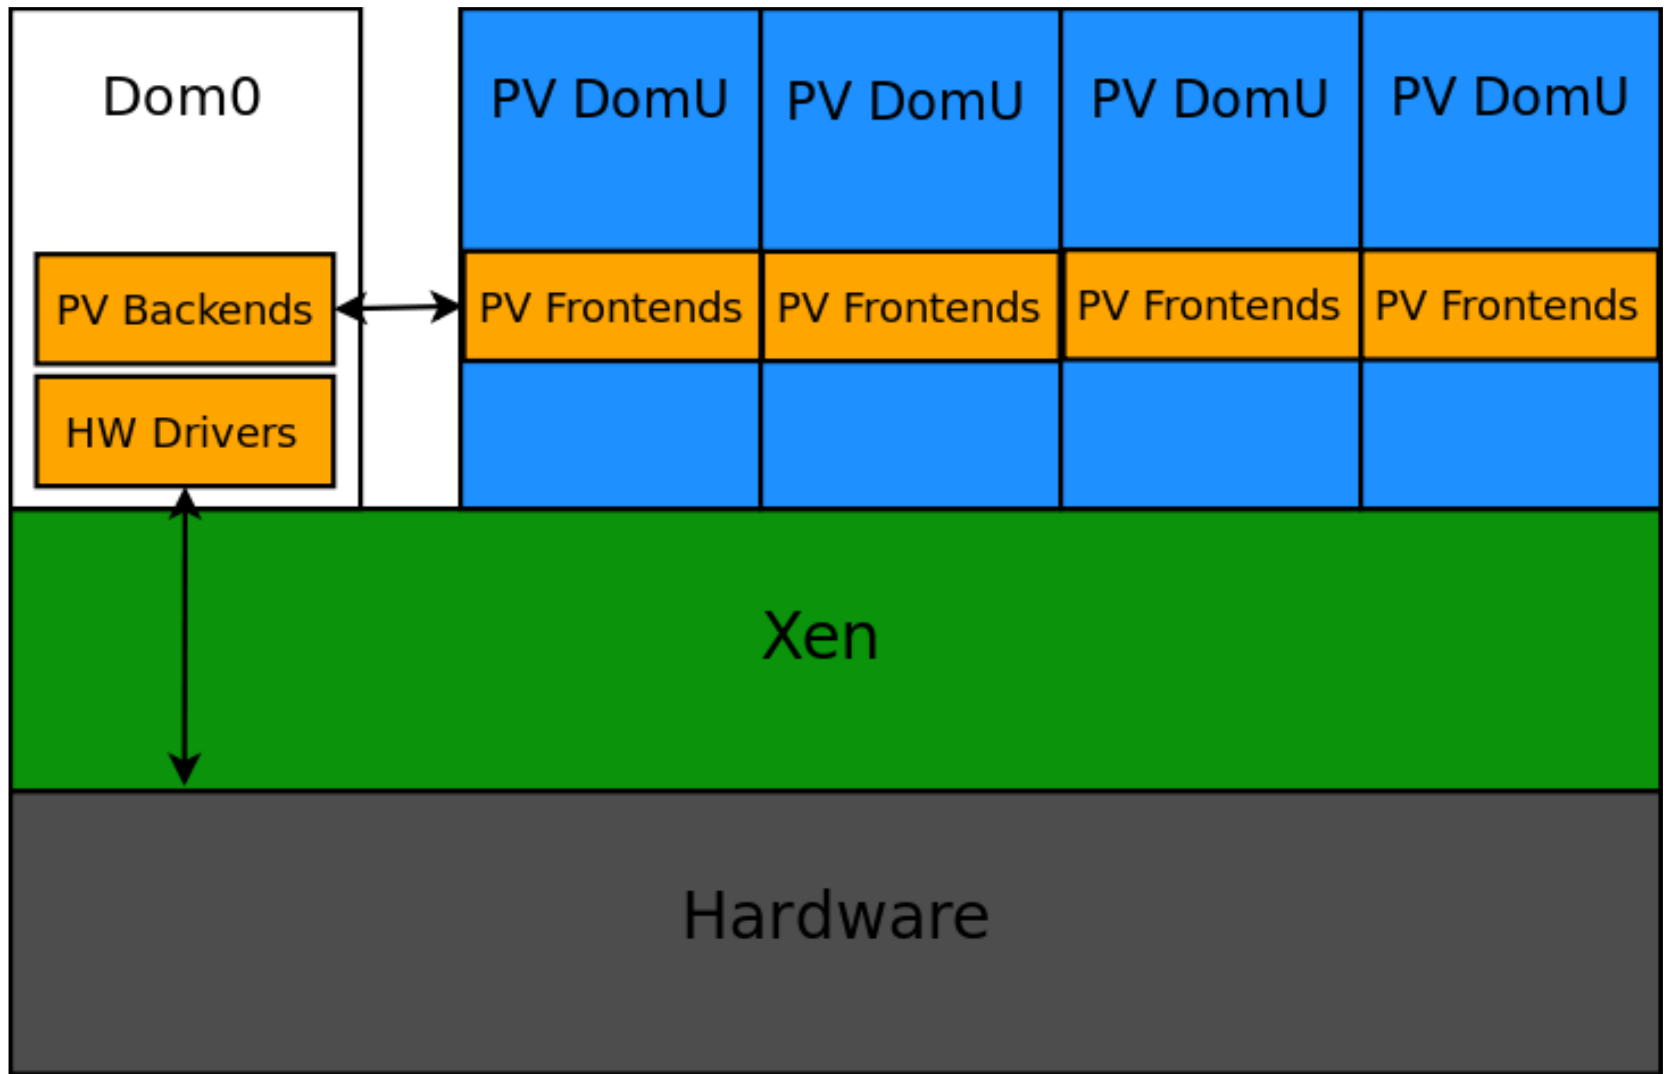

QEMU disaggregation

Stefano Stabellini & Julien Grall

Open Issues

- Some devices are always present
 - PCI Host bridge, PIIX3, ...
- Multifunctions devices
 - PIIX3
- Internal dependencies
 - vga, keyboard (usb) and vnc/sdl