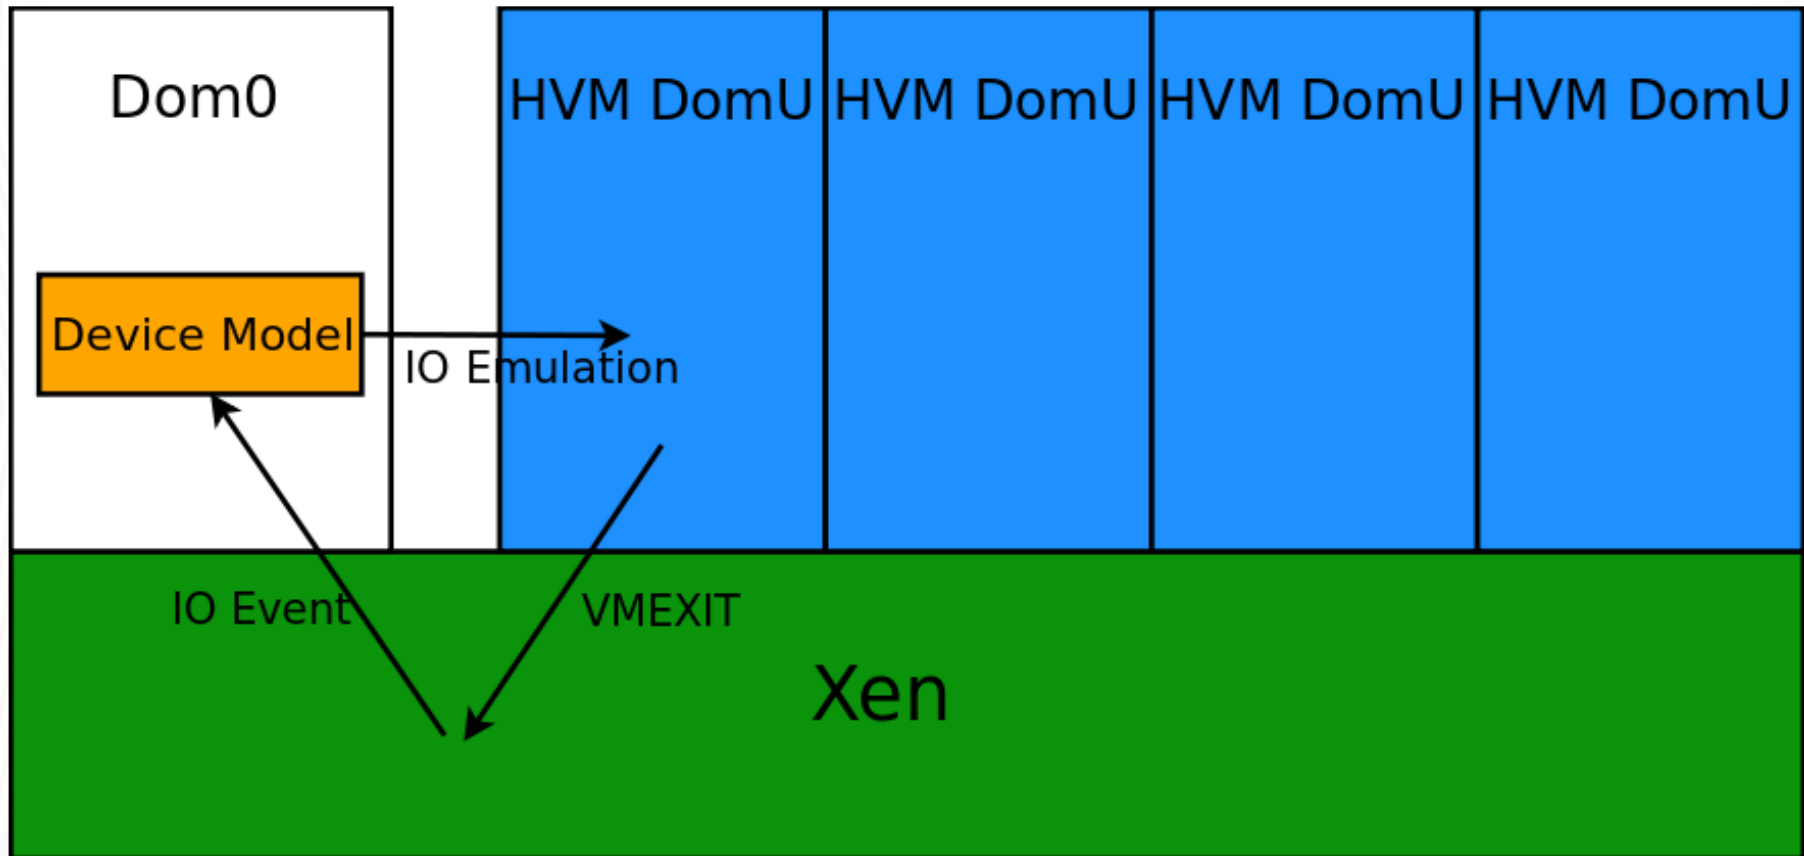

QEMU disaggregation

Stefano Stabellini & Julien Grall

Open Issues

- Some devices are always present
 - PCI Host bridge, PIIX3, ...
- Multifunctions devices
 - PIIX3
- Internal dependencies
 - vga, keyboard (usb) and vnc/sdl